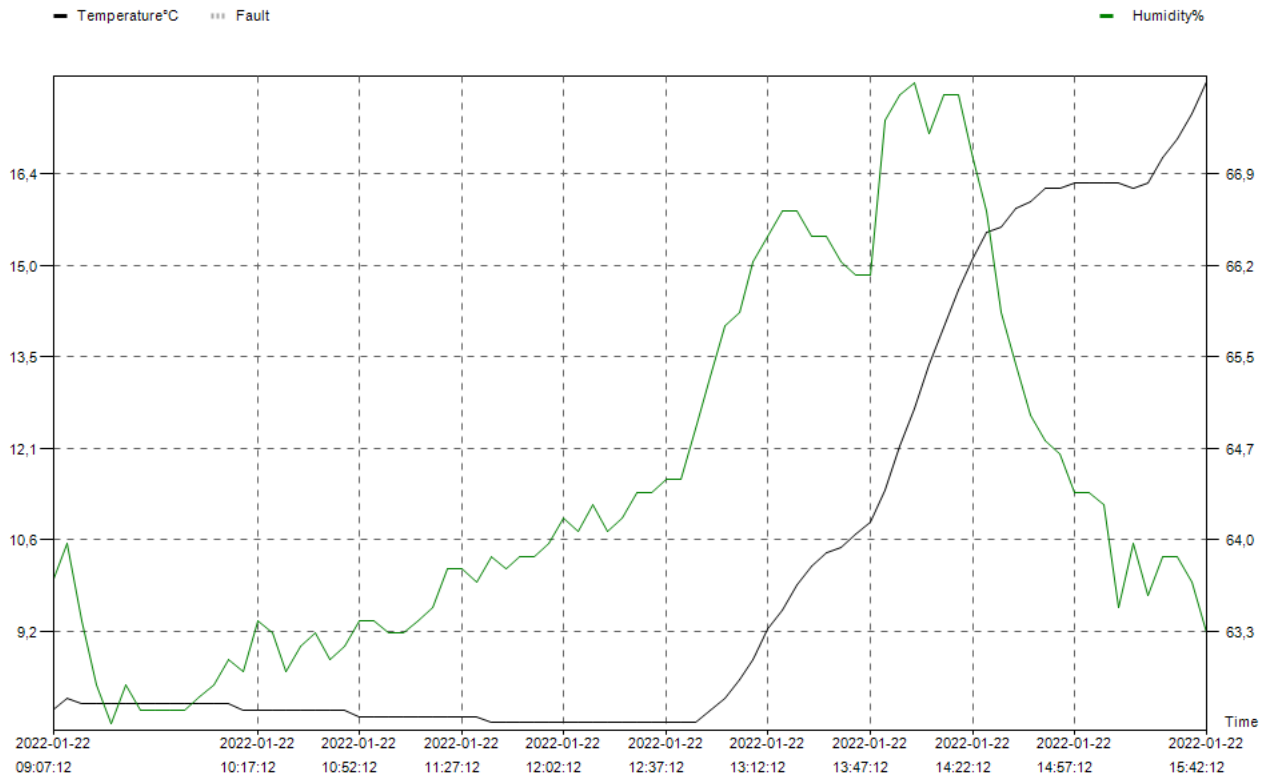

## Alarm Threshold

H1: Above:	60,0°C	
Ideal Zone:		Unlimited
L1: Below:	-30,0°C	
HH: Above:	90,0%	
Ideal Zone:		Unlimited
HL: Below:	20,0%	

## Alarm Status

Ok
Ok
Ok
Ok

## Summary

<b>Maximum:</b>	17,9°C / 67,6%	<b>Start Time:</b>	2022-01-22 09:07:12
<b>Minimum:</b>	7,7°C / 62,6%	<b>Stop Time:</b>	2022-01-22 15:42:12
<b>Average:</b>	10,3°C / 64,4%	<b>Logging Duration:</b>	6h 35m
<b>MKT:</b>	11,1°C	<b>Total Memory:</b>	80
<b>Alarm Time(Te):</b>	N/A	<b>Current Readings:</b>	80
<b>Alarm Time(Humidity):</b>	N/A		