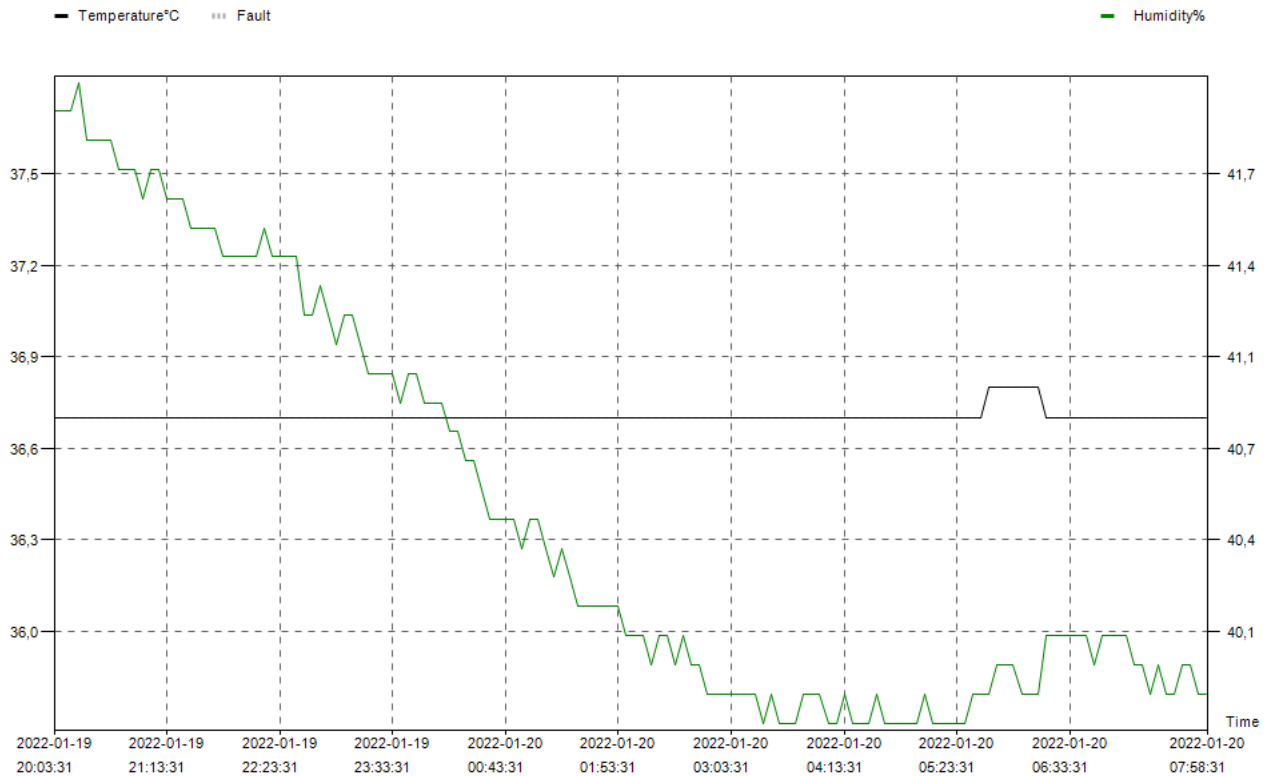

Device Information

Device Model:	RC-4HC	Probe Type:	Temperature & Humidity
Serial Number:	EF7207100227	Firmware Version:	V1,5
Total Space:	16000		

Trip Description

Trip Number:	N/A
Trip Description:	PL 140 keltetogep

Config. info

Button Stop:	Enable	Logging Interval:	5m
Mute Button:	Disable	Alarm Logging Interval Shorten (1 min):	--
Alarm Tone:	Disable	Storage Mode:	--

Alarm Threshold

H1: Above:	60,0°C	
Ideal Zone:	Unlimited	
L1: Below:	-30,0°C	
HH: Above:	90,0%	
Ideal Zone:	Unlimited	
HL: Below:	20,0%	

Alarm Status

Ok
Ok
Ok
Ok

Summary

Maximum:	36,8°C / 42,0%	Start Time:	2022-01-19 20:03:31
Minimum:	36,7°C / 39,8%	Stop Time:	2022-01-20 07:58:31
Average:	36,7°C / 40,5%	Logging Duration:	20h 20m
MKT:	36,7°C	Total Memory:	246
Alarm Time(Te):	N/A	Current Readings:	144
Alarm Time(Humidity):	N/A		