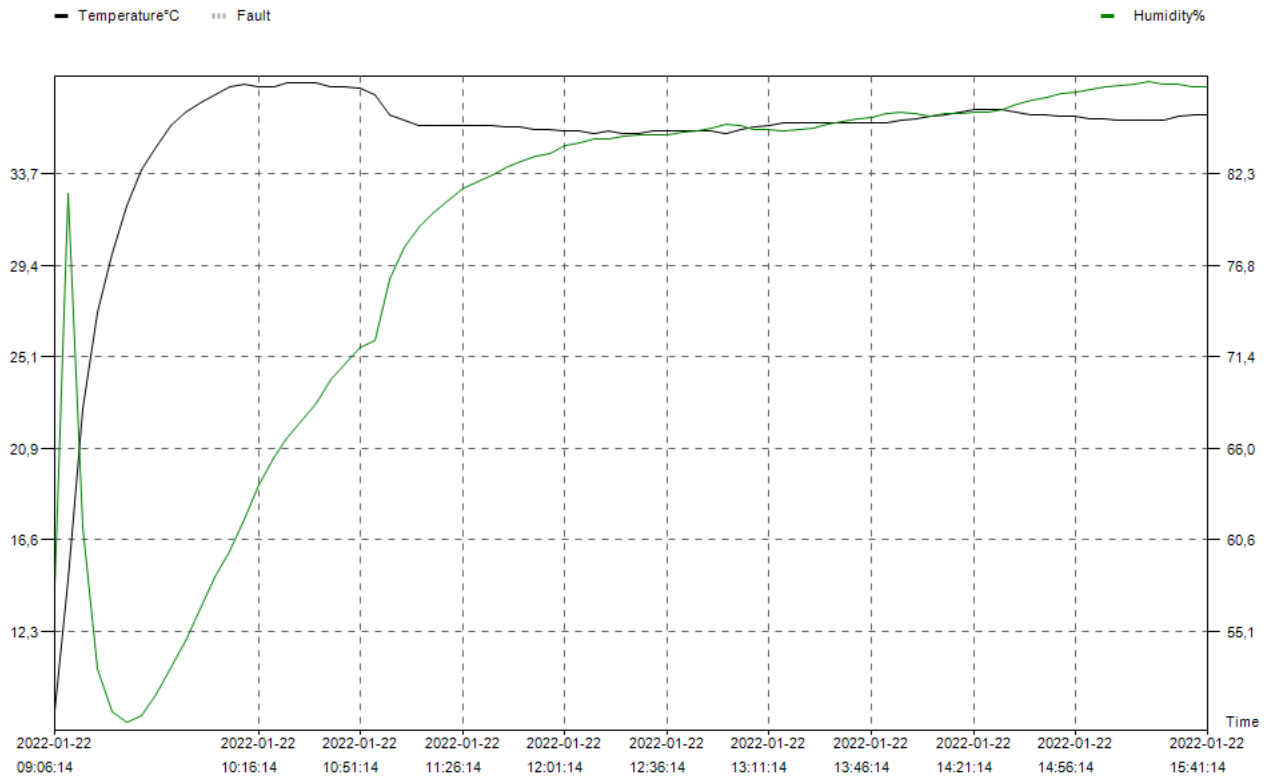

Device Information

Device Model:	RC-4HC	Probe Type:	Temperature & Humidity
Serial Number:	EF7207100227	Firmware Version:	V1,5
Total Space:	16000		

Trip Description

Trip Number: N/A
Trip Description: Anna keltetogep

Config. info

Button Stop:	Enable	Logging Interval:	5m
Mute Button:	Disable	Alarm Logging Interval Shorten (1 min):	--
Alarm Tone:	Disable	Storage Mode:	--

Alarm Threshold

H1: Above: 60,0°C
Ideal Zone: Unlimited
L1: Below: -30,0°C

HH: Above: 90,0%
Ideal Zone: Unlimited
HL: Below: 20,0%

Alarm Status

Ok
Ok
Ok
Ok

Summary

Maximum:	38,0°C / 87,7%	Start Time:	2022-01-22 09:06:14
Minimum:	8,0°C / 49,7%	Stop Time:	2022-01-22 15:41:14
Average:	35,3°C / 78,1%	Logging Duration:	6h 35m
MKT:	35,9°C	Total Memory:	80
Alarm Time(Te):	N/A	Current Readings:	80
Alarm Time(Humidity):	N/A